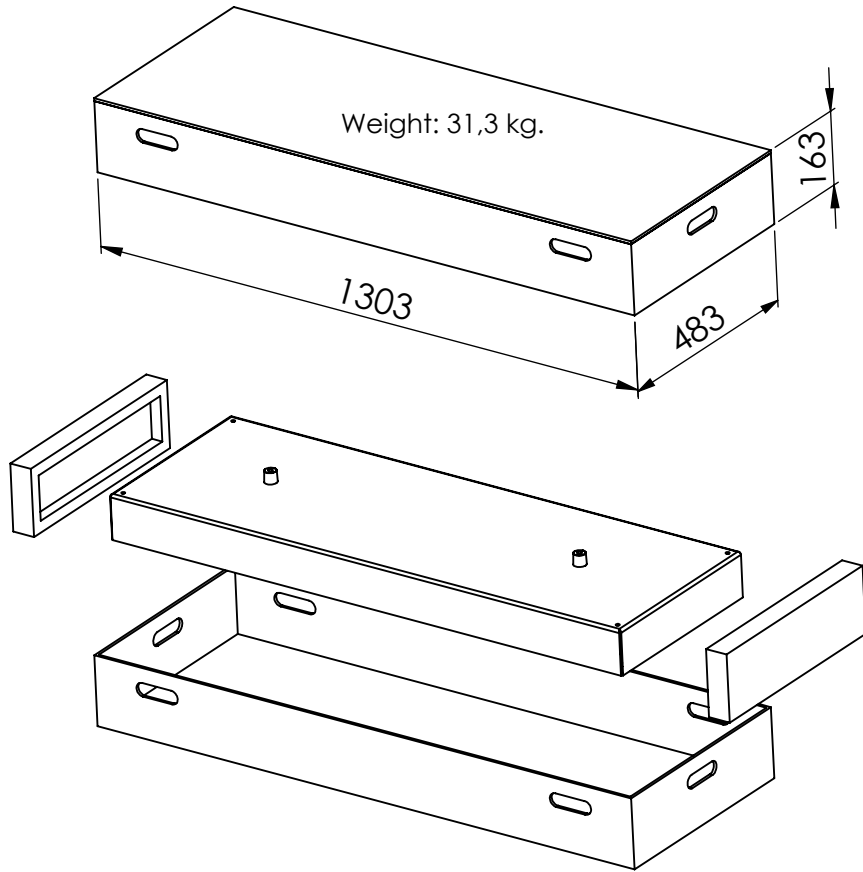

CASTOR MODULE

Center
LiveDivider PLUS
on these 2 pins