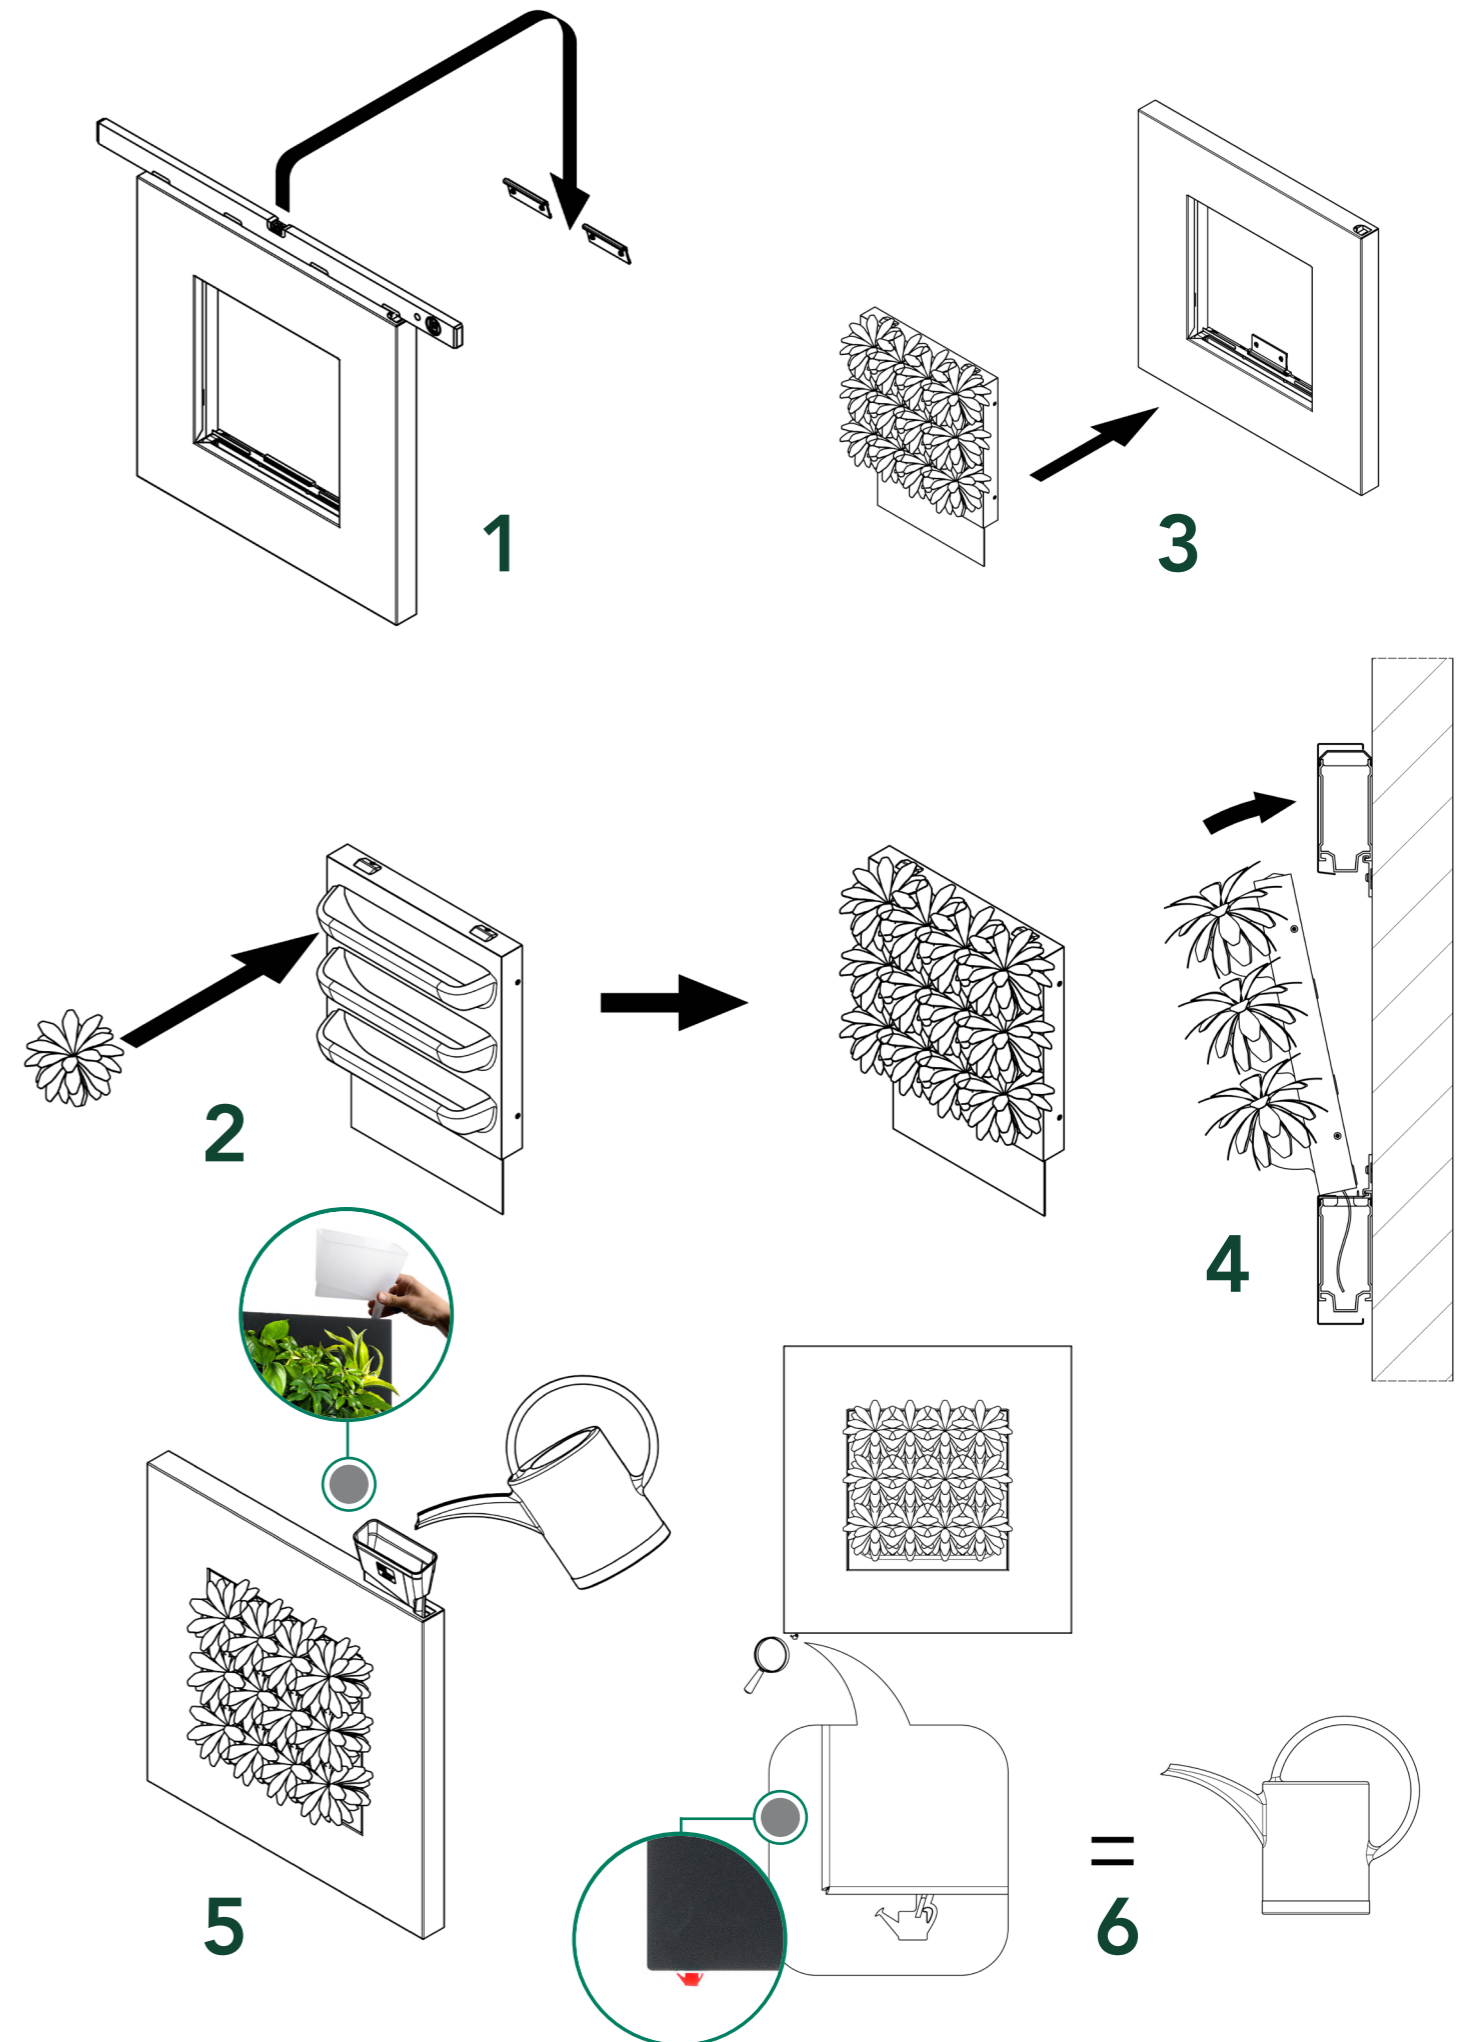

AVAILABLE COLOURS

White

Black

Custom

The LivePicture is available in white (RAL 9003) and black (RAL 9004) as a standard and can be supplied in any RAL colour on request.

INSTALLATION & MAINTENANCE

For installing the LivePicture, a level, pencil, and drill are required. All mounting materials are supplied. The LivePicture comes with instructions and can be easily mounted on a vertical surface with a few screws. The slots of the removable plant cassettes can be planted according to your own preference and taste. The choice of plants is dependent on the location where the LivePicture is placed. Have a look at our PlantGuide at our website for tips.

WATERING

Due to the low maintenance system, the plants stay beautiful and lively for many years. The water reservoir is sufficient to provide the plants with water for 4-6 weeks. The LivePicture can be installed in any desired location since no electricity or pump is required. The empty indicator indicates when the water reservoir needs to be filled with water. The capillary action of the plant cassettes provides the plants with the right amount of water. The frame can be cleaned with a soft microfibre cloth and mild soap. The use of aggressive cleaning products is not recommended.

PRUNING

Pruning of the plants in the cassettes can be done throughout the year. By pruning the dead or unhealthy parts, new growth is stimulated. The planting becomes more compact, fuller and retains its fresh appearance.