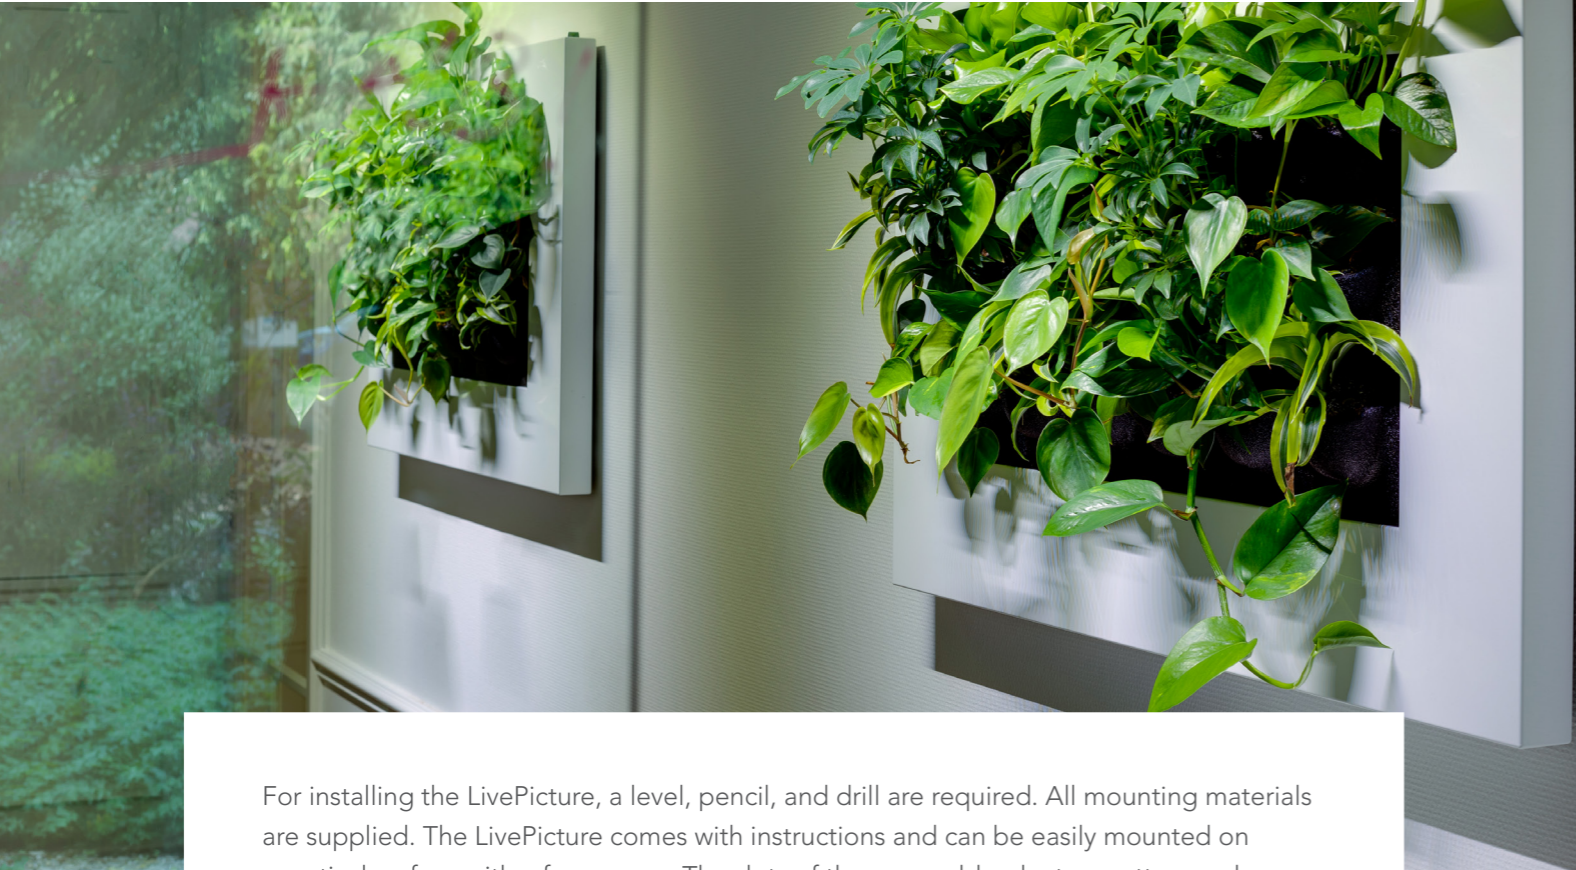

LIVEPICTURE

LIVEPICTURE

LivePicture embodies innovation, design and landscaping to deliver stunning effects. The frame includes an integrated watering system with reservoir to ensure that the plants are provided with water for four to six weeks. The innovative patented construction requires no electrical connection. LivePicture can be easily and quickly mounted on any wall using just a few screws.

Quick and easy installation

BENEFITS

Vertical greenery takes up little space

Improves the indoor climate and air quality

Helps increase concentration, productivity and general well-being

Improves the acoustics in a room

AVAILABLE COLOURS

White

Black

Custom

The LivePicture is available in white (RAL 9003) and black (RAL 9004) as a standard and can be supplied in any RAL colour on request.

INSTALLATION & MAINTENANCE

For installing the LivePicture, a level, pencil, and drill are required. All mounting materials are supplied. The LivePicture comes with instructions and can be easily mounted on a vertical surface with a few screws. The slots of the removable plant cassettes can be planted according to your own preference and taste. The choice of plants is dependent on the location where the LivePicture is placed. Have a look at our PlantGuide at our website for tips.